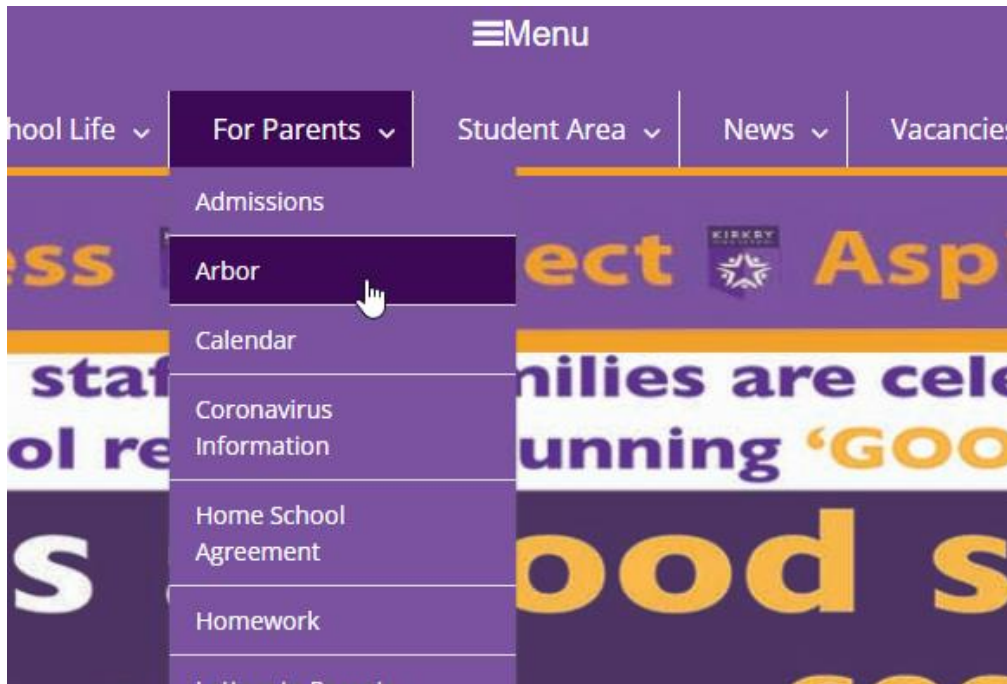

Accessing the Arbor Parent Portal for the first time

- Go to the school website: www.kirkbyhighschool.net
- Click on 'For Parents'
- Click on 'Arbor' from the drop down menu

- You will then be taken to the screen below