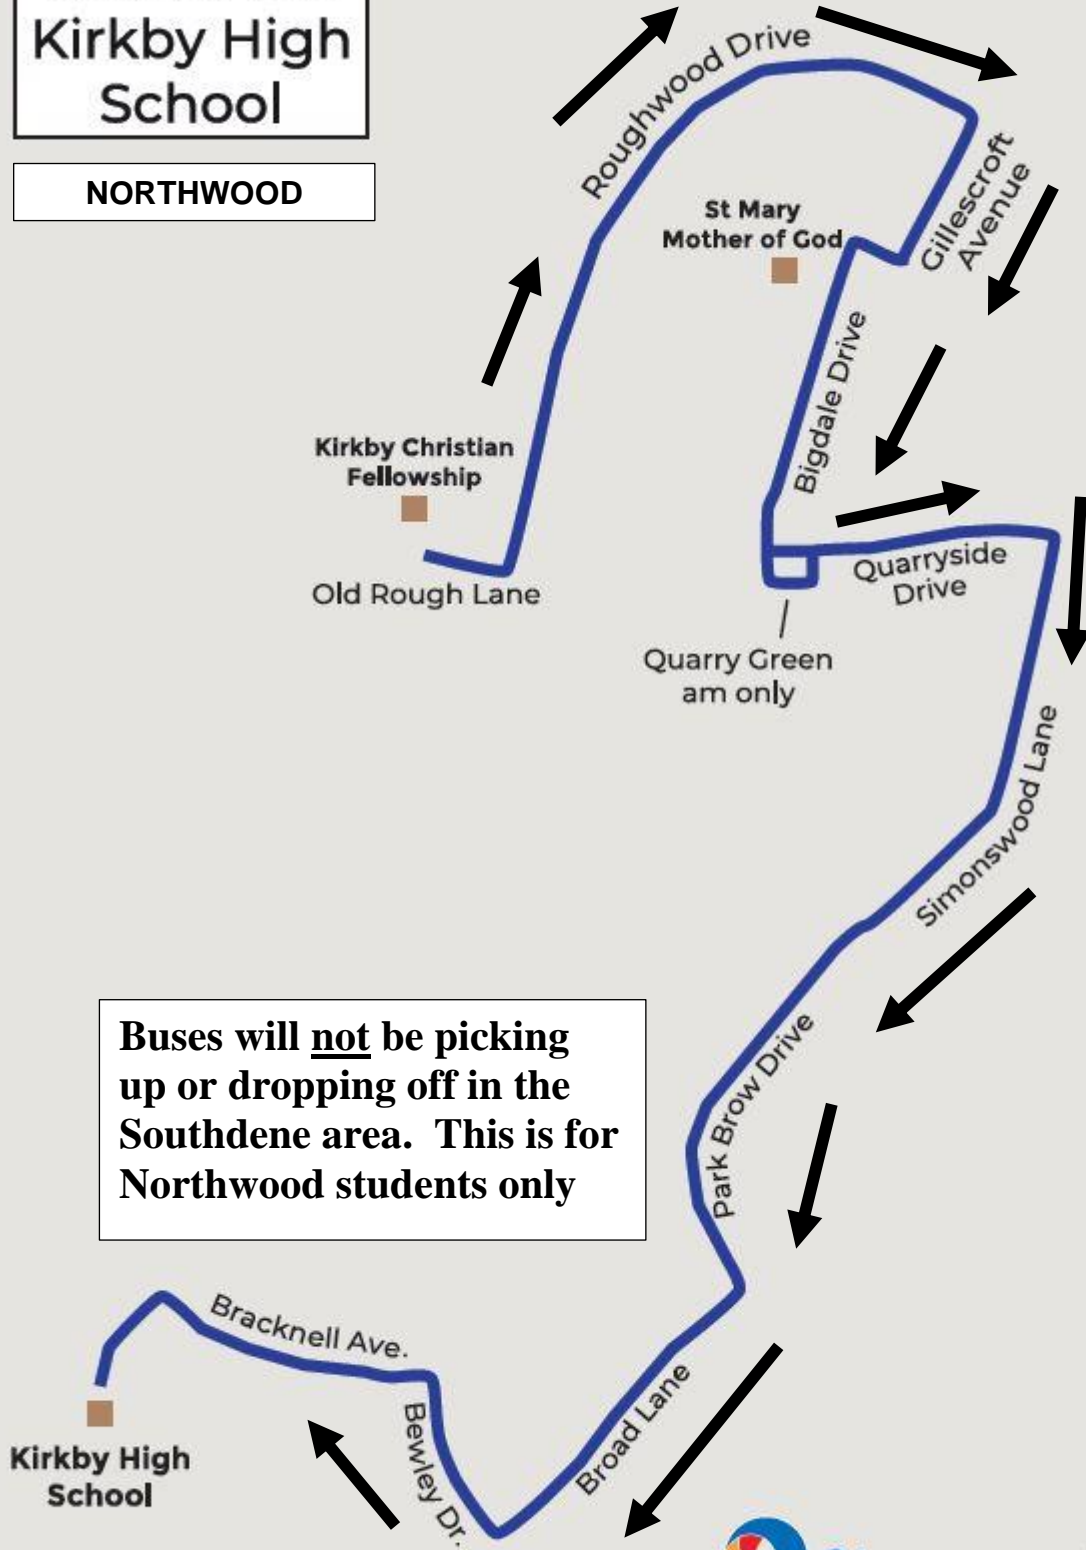

Mrs R Conefrey  
Headteacher

**Service 771**  
**Kirkby High School**

**WESTVALE/TOWERHILL**

**Service 772**  
**Kirkby High School**

**NORTHWOOD**

**Buses will not be picking up or dropping off in the Southdene area. This is for Northwood students only**