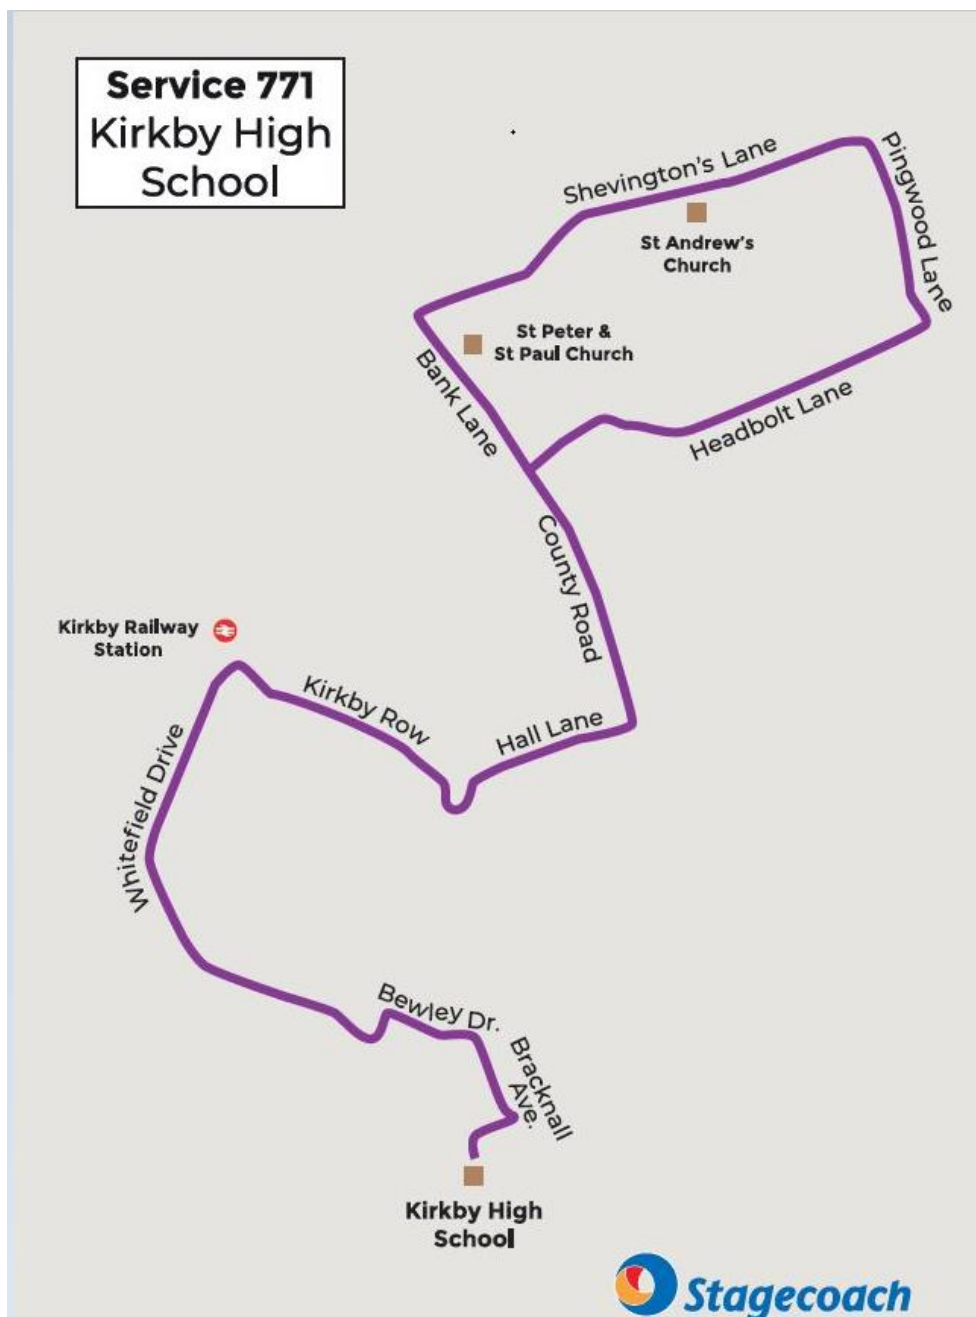

<b>771 - Tower Hill / Westvale</b>	<b>KS3 (Y7,8,9)</b>	<b>KS4 (Y10,11)</b>
Bank Lane	07:50	08:18
Headbolt Lane	07:55	08:23
Kirkby Station/ Whitefield Drive	08:00	08:28
Kirkby High School	08:10	08:38
<b>772 - Northwood</b>	<b>KS3</b>	<b>KS4</b>
All Saints RC Sch	07:53	08:18
Bramcote Walk	07:58	08:23
Quarry Green	08:01	08:26
Simonswood Lane	08:03	08:28
Kirkby High School	08:13	08:38

**Service 772**  
**Kirkby High School**